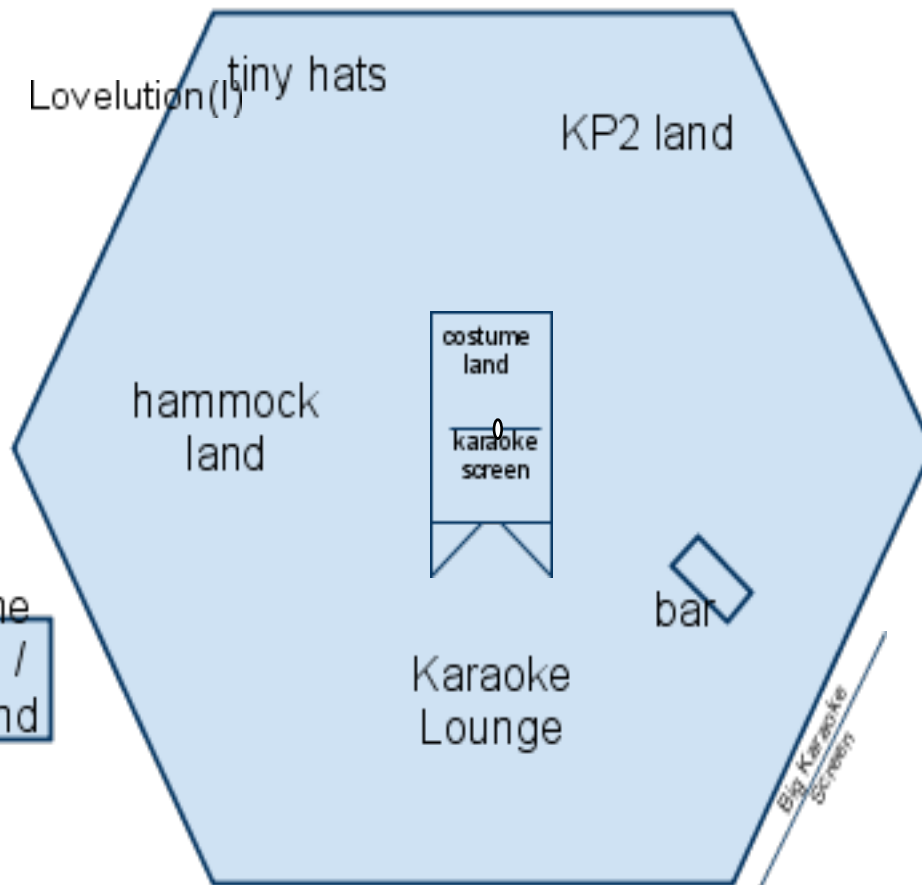

street Hominid @ 4:20

RoarShack

120 feet

Tramp Stamp Camp

camping

camping

Lovelution(I) tiny hats

KP2 land

parking

150 feet

parking

hammock land

costume land

karaoke screen

bar

Karaoke Lounge

costume lounge / Paul land

camping

Camp Questionmark

120 feet

street Genome @ 4:20

To 4:30 Plaza

Gnome Camp

Man

Eubie Lemming's Dive Bar

200 feet